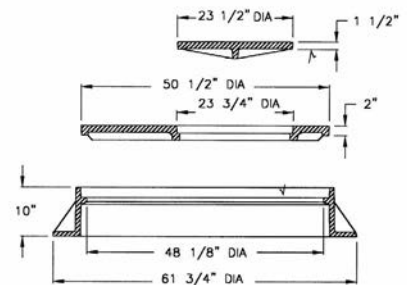

3777 FRAME & COVER

Heavy duty
Machined bearing surfaces

Options
Special lettered covers
Custom logo covers
Frame pan

3790 FRAME & COVER

Heavy duty
Machined bearing surfaces
Reversible frame
Uses 1810 cover

Options
Special lettered covers
Watertite assembly
Gasket seal covers
Two bolt and four bolt assembly (locking)

V-7048 FRAME & COVER

Heavy duty
Machined bearing surfaces
V-1418 inner cover

Options
Special lettered inner covers
Custom logo inner covers
Watertite