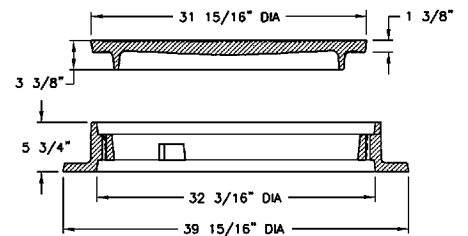

3777 FRAME & COVER

Heavy duty
Machined bearing surfaces

Options
Special lettered covers
Custom logo covers
Frame pan

3790 FRAME & COVER

Heavy duty
Machined bearing surfaces
Reversible frame
Uses 1810 cover

Options
Special lettered covers
Watertite assembly
Gasket seal covers
Two bolt and four bolt assembly (locking)

V-7048 FRAME & COVER

Heavy duty
Machined bearing surfaces
V-1418 inner cover

Options
Special lettered inner covers
Custom logo inner covers
Watertite