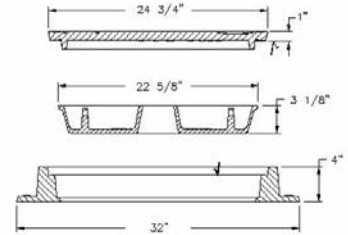

3777 FRAME & COVER

Heavy duty
Machined bearing surfaces

Options
Special lettered covers
Custom logo covers
Frame pan

3790 FRAME & COVER

Heavy duty
Machined bearing surfaces
Reversible frame
Uses 1810 cover

Options
Special lettered covers
Watertite assembly
Gasket seal covers
Two bolt and four bolt assembly (locking)

V-7048 FRAME & COVER

Heavy duty
Machined bearing surfaces
V-1418 inner cover

Options
Special lettered inner covers
Custom logo inner covers
Watertite